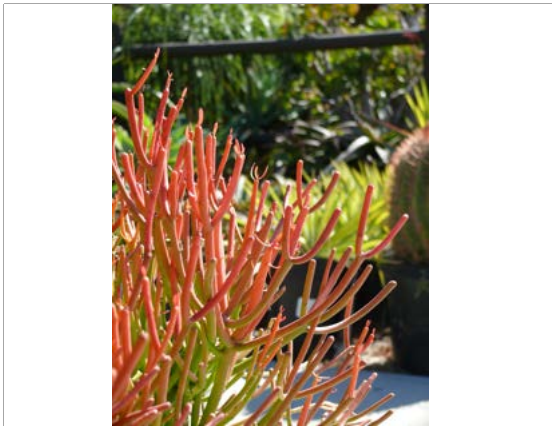

Red Pencil Tree

Evergreen 246
CS 246