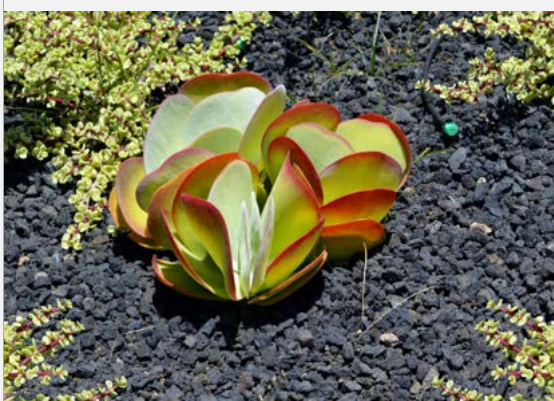

Kalanchoe luciae 'Flapjack'

plant type Cacti and Succulents decid/evergr
height (ft) **1' to 6'**
exposure **Sun**