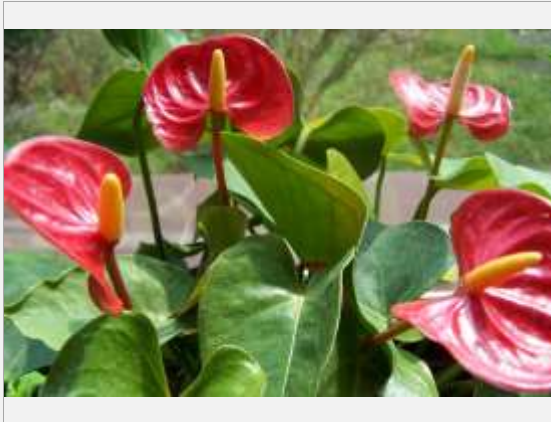

Anthurium

Evergreen
Spring-winter
Red/pink/white

220
HP 220