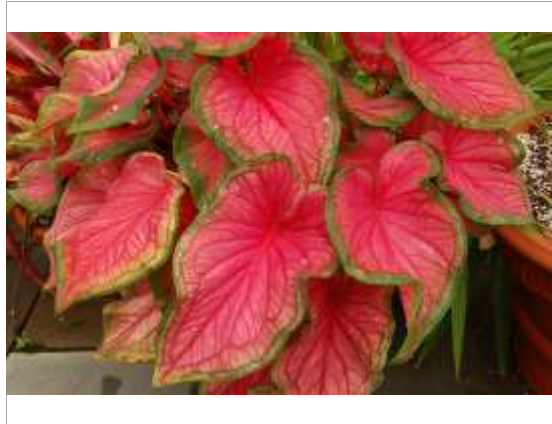

221
 HP 221

Caladium bicolor

plant type **House Plant**
 height (ft) **1' to 6'**
 exposure **Semi-Shade**

decid/evergr
 bloom season
 bloom color

Fancy-leafed Caladium

Evergreen

222
 HP 222

Chamaedorea elegans