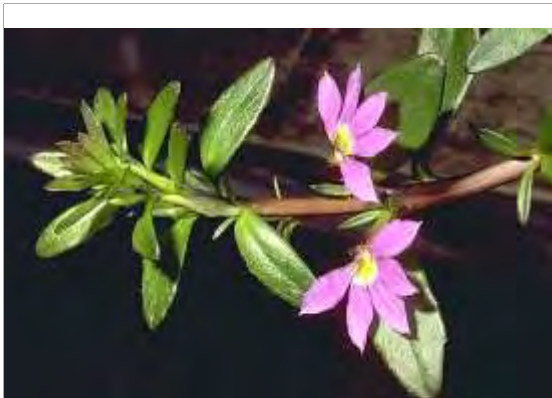

Scaevola aemula

plant type **Perennial**
height (ft) **1' to 6'**
exposure **Sun**

decid/evergr
bloom season
bloom color