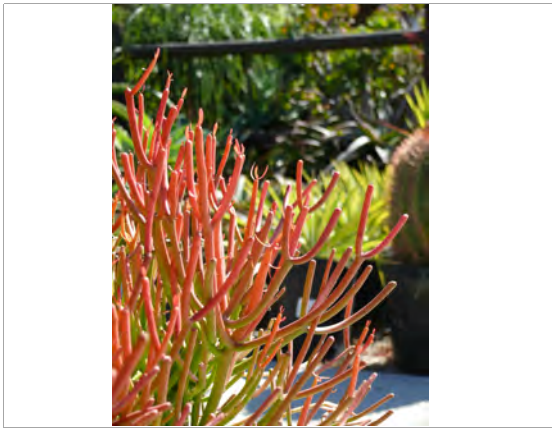

Red Pencil Tree

Evergreen 245
CS 245