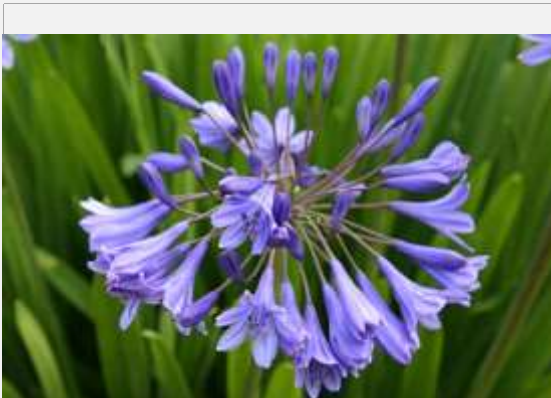

Lily of the Nile

Evergreen

Summer

White/blue

131

PE 131